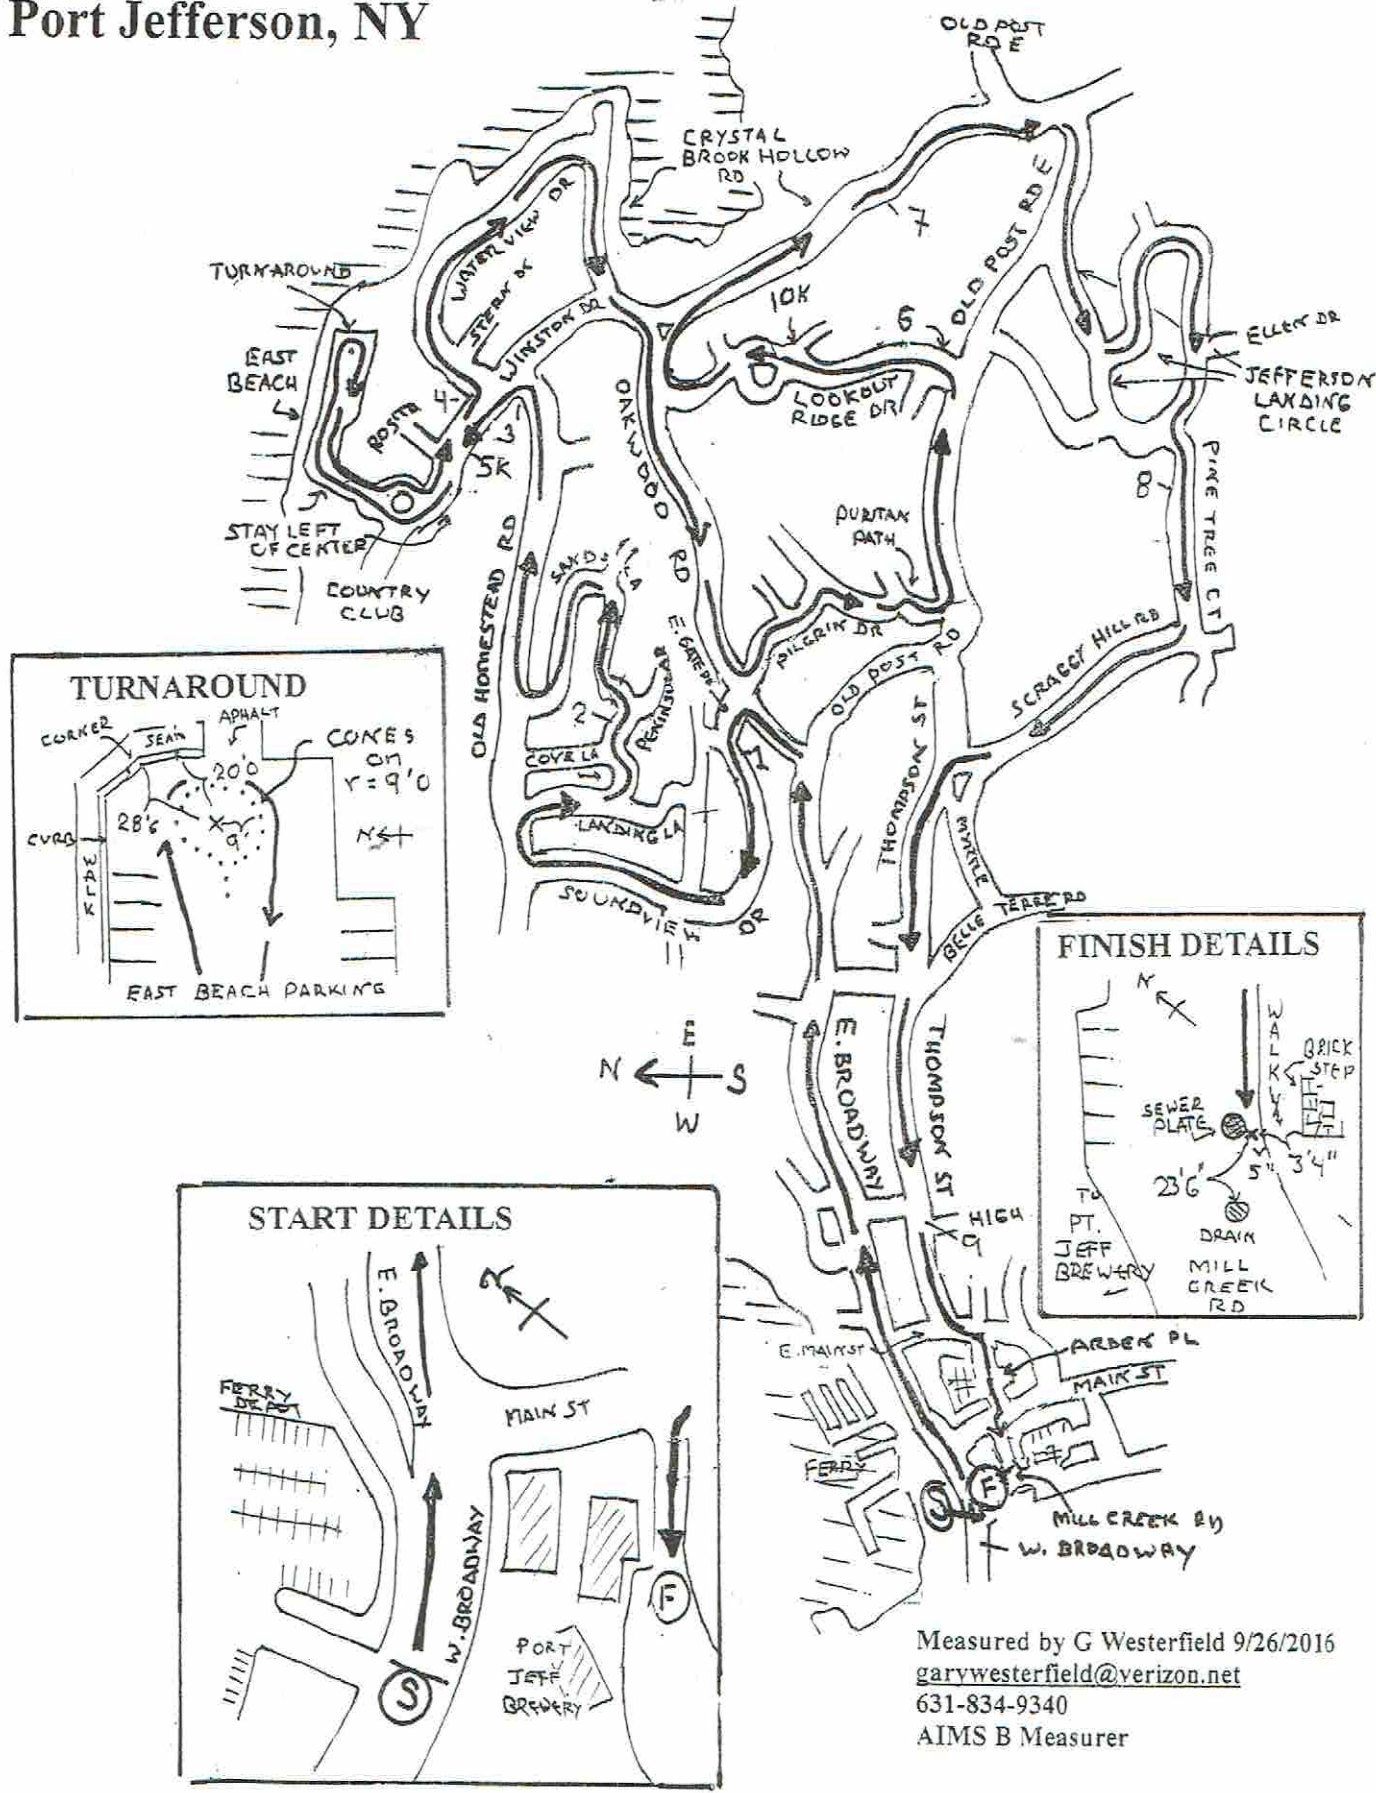

# 15 K RUN TO THE PORT JEFF BREWERY

## Port Jefferson, NY

Measured by G Westerfield 9/26/2016  
 garywesterfield@verizon.net  
 631-834-9340  
 AIMS B Measurer